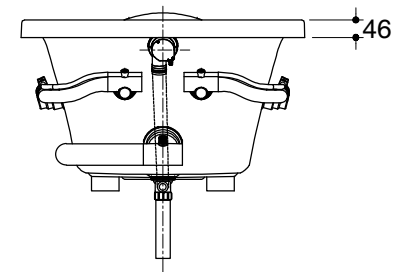

Dimensions are approximate.

Unit: mm

 Recommended Faucet Area

Pump(Blower Motor)
Control Access
W500xH450

Customer Interface Access Panel
W500 x H450

SKU	K-78239X-K1-0
Name	PATIO
Description	1500 WHIRLPOOL BATH LH PAD WITH FLAT JET

KOHLER

*The recommended dimension for installation can be adjusted according to user preferences and layout.