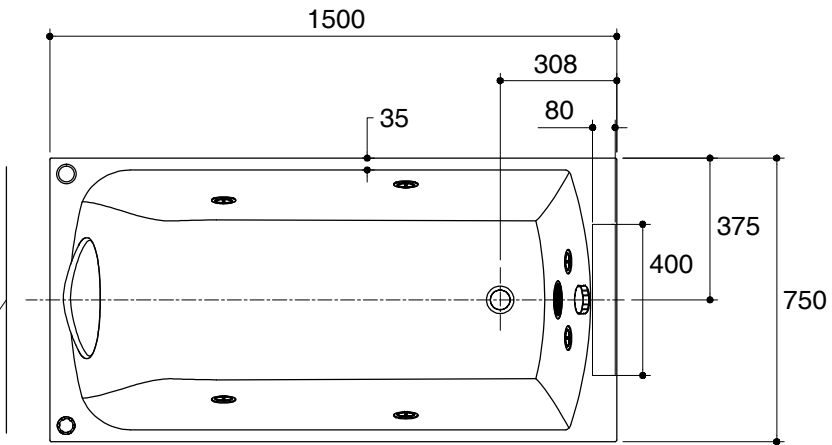

Dimensions are approximate.

Unit: mm

 Recommended Faucet Area

Pump(Blower Motor)
Control Access
W500xH450

Customer Interface Access Panel
W500 x H450

SKU	K-78239X-K1-0
Name	PATIO
Description	1500 WHIRLPOOL BATH LH PAD WITH FLAT JET

KOHLER

*The recommended dimension for installation can be adjusted according to user preferences and layout.