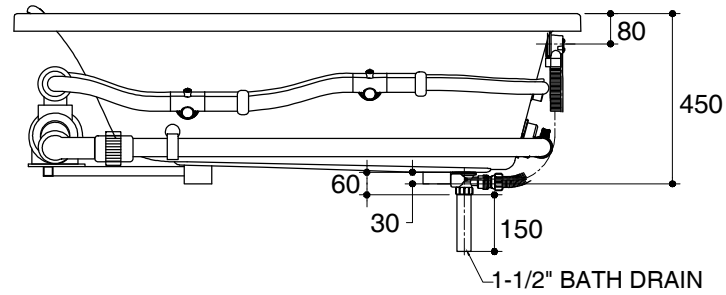

Dimensions are approximate.

Unit: mm

 Recommended Faucet Area

Pump(Blower Motor)
Control Access
W500xH450

Customer Interface Access Panel
W500 x H450

SKU	K-78239X-K1-0
Name	PATIO
Description	1500 WHIRLPOOL BATH LH PAD WITH FLAT JET

KOHLER

*The recommended dimension for installation can be adjusted according to user preferences and layout.